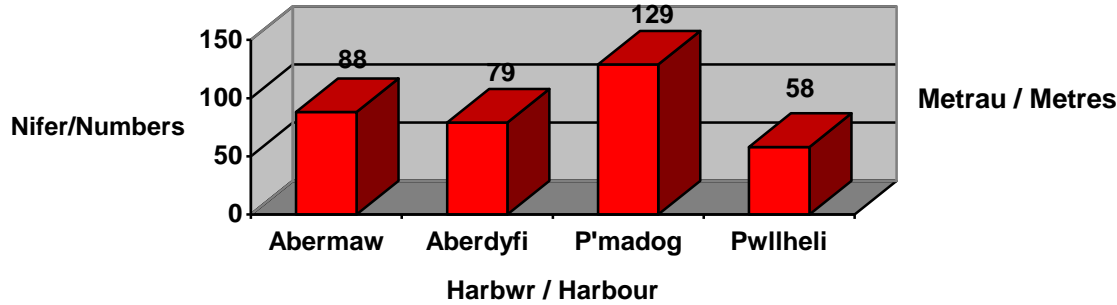

Darlun o ystadegau cychod ym mhob harbwr.

Analysis of boat statistics at each harbour.

Nifer o Gychod / Number of Boats